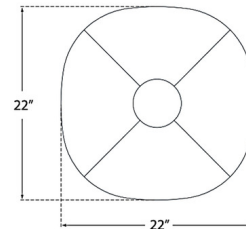

Lightology

lightology.com
866-954-4489
07-02-26

Project: _____

Company: _____

Location: _____ Fixture Type: _____

SPEC #: **VCG1382913**

Approved On: _____ Approved By: _____

Mahalo Semi Flush Ceiling Light

By Visual Comfort Signature

Description

The Mahalo Semi Flush Ceiling Light brings a clean, contemporary look to your interior space. The natural curved panel hovers above the smooth glass globe that casts a warm glow of light across your room. Sloped ceiling to 22.5 degrees maximum.

Specifications

COLOR . . . . . Oak
BODY FINISH . . . . . Hand-Rubbed Antique Brass
WATTAGE 6W
DIMMER . . . . . Low Voltage Electronic
DIMENSIONS . . . . . 22"W x 8"H
INTEGRATED LED MODULE . . . . . 1 x LED/6W/120V LED

Technical Information

LUMENS/WATT 120.00
LUMINOUS FLUX . . . . . 720 lumens

Notes:

Shown in hand-rubbed antique brass / oak

CLICK TO VIEW PRODUCT