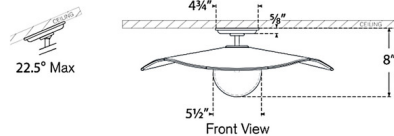

Shown in hand-rubbed antique brass / oak