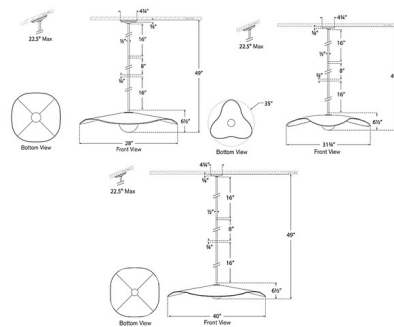

By Visual Comfort Signature

Description

The Mahalo Pendant brings a clean, contemporary look to your interior space. The natural curved panel hovers above the smooth glass globe that casts a warm glow of light across your room. Sloped ceiling to 22.5 degrees maximum. Note: Some combinations of finish and size are no longer available. Note: Custom Overall Heights are available. For quotes, please contact our sales team.

Shown in bronze / oak

Specifications

COLOR	Oak
BODY FINISH	Bronze
WATTAGE	6W
DIMMER	Low Voltage Electronic
DIMENSIONS	28"W x 6.5"H
INTEGRATED LED MODULE	1 x LED/6W/120V LED

Technical Information

LUMENS/WATT	120.00
LUMINOUS FLUX	720 lumens