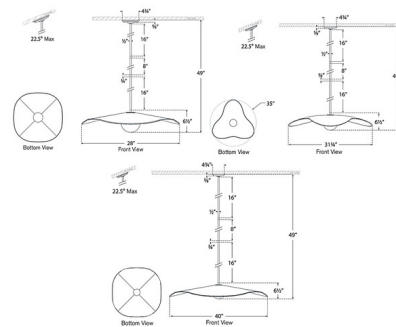

### Description

The Mahalo Pendant brings a clean, contemporary look to your interior space. The natural curved panel hovers above the smooth glass globe that casts a warm glow of light across your room. Sloped ceiling to 22.5 degrees maximum. Note: Some combinations of finish and size are no longer available. Note: Custom Overall Heights are available. For quotes, please contact our sales team.

### Specifications

COLOR	Oak
BODY FINISH	Bronze
WATTAGE	6W
DIMMER	Low Voltage Electronic
DIMENSIONS	28"W x 6.5"H
INTEGRATED LED MODULE	1 x LED/6W/120V LED