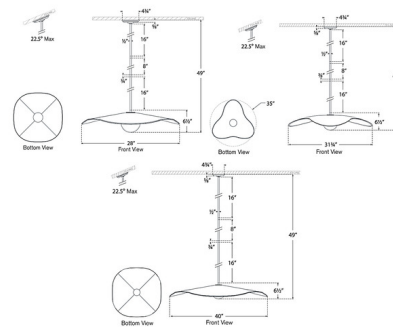

### Description

The Mahalo Pendant brings a clean, contemporary look to your interior space. The natural curved panel hovers above the smooth glass globe that casts a warm glow of light across your room. Sloped ceiling to 22.5 degrees maximum. Note: Some combinations of finish and size are no longer available. Note: Custom Overall Heights are available. For quotes, please contact our sales team.

### Specifications

COLOR . . . . . Oak  
BODY FINISH . . . . . Hand-Rubbed Antique Brass  
WATTAGE . . . . . 6W  
DIMMER . . . . . Low Voltage Electronic  
DIMENSIONS . . . . . 28"W x 6.5"H  
INTEGRATED LED MODULE . . . . . 1 x LED/6W/120V LED