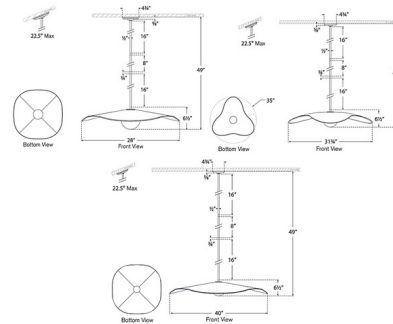

### Description

The Mahalo Pendant brings a clean, contemporary look to your interior space. The natural curved panel hovers above the smooth glass globe that casts a warm glow of light across your room. Sloped ceiling to 22.5 degrees maximum. Note: Some combinations of finish and size are no longer available. Note: Custom Overall Heights are available. For quotes, please contact our sales team.

### Specifications

COLOR . . . . . Oak  
BODY FINISH . . . . . Hand-Rubbed Antique Brass  
WATTAGE . . . . . 6W  
DIMMER . . . . . Low Voltage Electronic  
DIMENSIONS . . . . . 28"W x 6.5"H  
INTEGRATED LED MODULE . . . . . 1 x LED/6W/120V LED