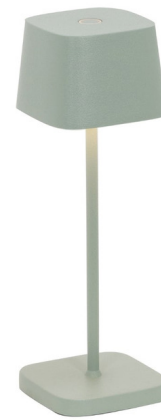

Lightology

lightology.com
866-954-4489
04-24-26

Project: _____
Company: _____
Location: _____ Fixture Type: _____
SPEC #: **ZFF1382962**
Approved On: _____ Approved By: _____

Ofelia Pro Micro Cordless Table Lamp By Zafferano America

Description

The Ofelia Cordless Table Lamp adds a unique, functional touch to smaller spaces in the home. An integrated LED rests in the shade and delivers a shining light. Quickly press the touch sensor, on the top of the shade, to switch this Portable Lamp On and Off. When the lamp is switched on, lightly press the touch sensor to obtain the desired brightness. This Rechargeable Lamp features three color temperatures: 2200K (candlelight), 2700K (warm white), and 3000K (cool white). Every time you turn it on, the light intensity will correspond to the previously set intensity. The Ofelia comes with an induction charging base, allowing it to be a lightweight, portable solution to lighting. Can be used indoors and outdoors. 9-hour battery use with a 4.5 hour charging time.

Specifications

COLOR	N/A
BODY FINISH	Sage Green
WATTAGE	2.2W
DIMMER	Included
DIMENSIONS	2.6"W x 7.9"H
INTEGRATED LED MODULE	1 x LED/2.2W/120V LED
COUNTRY OF ORIGIN	China

Technical Information

COLOR RENDERING	80 CRI
LAMP COLOR	3000K
LUMENS/WATT	83.18
LUMINOUS FLUX	183 lumens

Shown in sage green