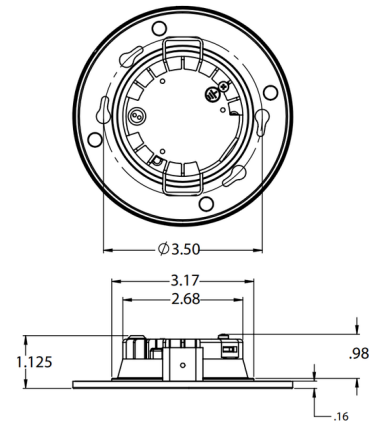

Shown in white / frosted