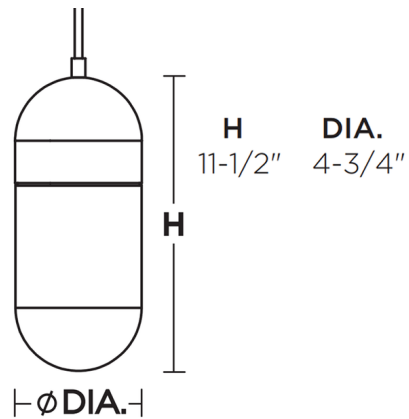

Specifications

COLOR	Frosted
BODY FINISH	Satin Nickel
WATTAGE	15W
DIMMER	Low Voltage Electronic
DIMENSIONS	4.75"W x 11.5"H
INTEGRATED LED MODULE	1 x LED/15W/120-277V LED
COUNTRY OF ORIGIN	China

Technical Information

LAMP LIFE	50000 hours
COLOR RENDERING	90 CRI
LAMP COLOR	CCT Select
LUMENS/WATT	73.33
LUMINOUS FLUX	1100 lumens

Shown in satin nickel / frosted

CLICK TO VIEW PRODUCT

Notes: