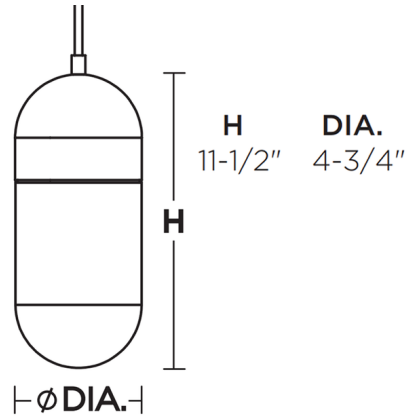

### Specifications

COLOR	Frosted
BODY FINISH	Satin Nickel
WATTAGE	15W
DIMMER	Low Voltage Electronic
DIMENSIONS	4.75"W x 11.5"H
INTEGRATED LED MODULE	1 x LED/15W/120-277V LED
COUNTRY OF ORIGIN	China

### Technical Information

LAMP LIFE	50000 hours
COLOR RENDERING	90 CRI
LAMP COLOR	CCT Select
LUMENS/WATT	73.33
LUMINOUS FLUX	1100 lumens

Shown in satin nickel / frosted

CLICK TO VIEW PRODUCT

Notes: