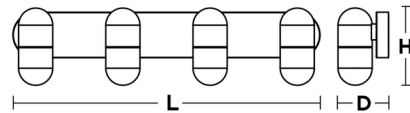

Shown in satin nickel / frosted

L	H	D
24"	8"	4-3/4"
33"	8"	4-3/4"

### Specifications

COLOR	Frosted
BODY FINISH	Satin Nickel
WATTAGE	24W
DIMMER	Low Voltage Electronic
DIMENSIONS	24"W x 8"H x 4.8"D
INTEGRATED LED MODULE	3 x LED/8W/120-277V LED
COUNTRY OF ORIGIN	China