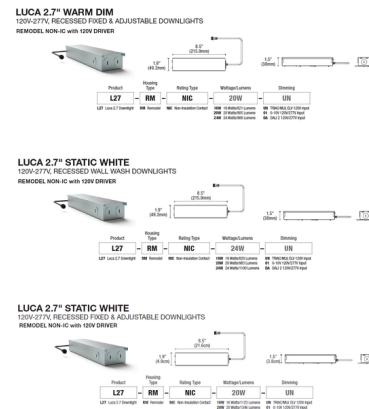

By PureEdge Lighting

Description

Remodel Non-IC with 120V driver designed for use with PureEdge Lighting Luca 2.7 inch Static White and Warm Dim downlights. NOTE: A complete fixture requires a trim and housing, sold separately (see trim for color temperature and beam angle options). Available in 120V option (Universal Dimming TRIAC/ELV: 100% 3%), 120-277V option (0-10V Dimming: 100% 0.1% dim to off), or 120-277V DALI 2. LUMEN OUTPUT: 16 Watt = 1123 Lumens (Static White) / 821 Lumens (Warm Dim) / 820 Lumens (Wall Wash) 20 Watt = 1346 Lumens (Static White) / 905 Lumens (Warm Dim) / 983 Lumens (Wall Wash) 24 Watt = 1507 Lumens (Static White) / 988 Lumens (Warm Dim) / 1100 Lumens (Wall Wash)

Specifications

REFLECTOR/BAFFLE COLOR	N/A
BODY FINISH	Galvanized
WATTAGE	20W
DIMMER	Low Voltage Electronic
DIMENSIONS	8.5"L x 1.9"W x 1.5"H
INTEGRATED LED MODULE	1 x LED/20W/120V LED

Technical Information

HOUSING TYPE	Remodel NON IC
CEILING TYPE	Drywall with Trim

Shown in galvanized

CLICK TO VIEW PRODUCT

Notes: