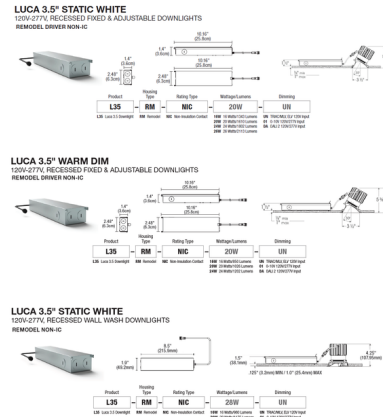

### Description

Remodel Non-IC with 120V driver designed for use with PureEdge Lighting Luca 3.5 inch Static White downlights. NOTE: A complete fixture requires a trim and housing, sold separately (see trim for color temperature and beam angle options). Available in 120V option (Universal Dimming TRIAC/ELV: 100% 3%), 120-277V option (0-10V Dimming: 100% 0.1% dim to off) or 120-277V DALI 2.LUMEN OUTPUT: 16 Watt = 850 Lumens (Warm Dim), 980 Lumens (Wall Wash), 1343 Lumens (Fixed/Adjustable)20 Watt = 1026 Lumens (Warm Dim), 1175 Lumens (Wall Wash), 1610 Lumens (Fixed/Adjustable)24 Watt = 1202 Lumens (Warm Dim), 1315 Lumens (Wall Wash), 1802 Lumens (Fixed/Adjustable)26 Watt = 1542 Lumens (Wall Wash), 2113 Lumens (Fixed/Adjustable)

### Specifications

REFLECTOR/BAFFLE COLOR	N/A
BODY FINISH	Galvanized
WATTAGE	20W
DIMMER	Low Voltage Electronic
DIMENSIONS	8.5"W x 1.5"H x 1.9"D
INTEGRATED LED MODULE	1 x LED/20W/120V LED

### Technical Information

HOUSING HEIGHT	4.5"
HOUSING TYPE	Remodel NON IC

Shown in galvanized

CLICK TO VIEW PRODUCT

Notes: