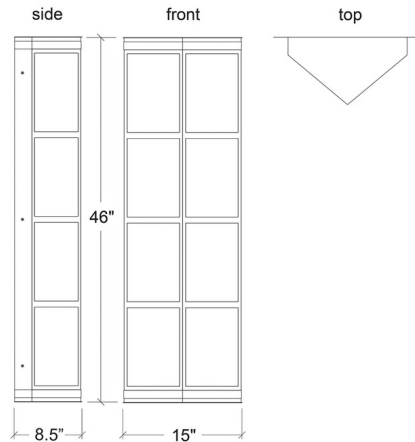

CLICK TO VIEW PRODUCT

Notes: