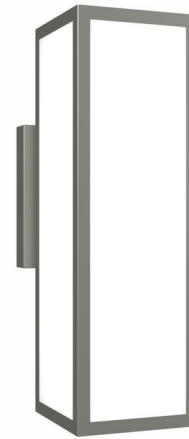

Description

The Magna Rectangular Wall Sconce adds a clean, simple style to your interior space. Its hand-finished powder-coated frame supports acrylic panels that create warm shadows of light throughout your room. This sconce is ideal for use in hospitality, office, retail, or education applications.

Specifications

COLOR Opal Acrylic
BODY FINISH Satin Pewter
WATTAGE 33.6W
DIMMER Standard 120V
DIMENSIONS 12"W x 32"H x 11.5"D
INTEGRATED LED MODULE 1 x LED/33.6W/120V LED
COUNTRY OF ORIGIN United States

Technical Information

COLOR RENDERING 90 CRI
LAMP COLOR 3000K
LUMENS/WATT 140.60
LUMINOUS FLUX 4724 lumens

Shown in satin pewter / opal acrylic

CLICK TO VIEW PRODUCT

Notes: