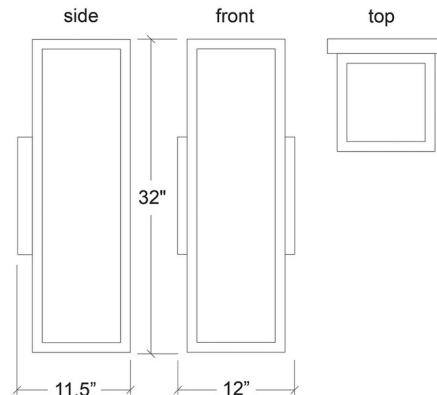

CLICK TO VIEW PRODUCT

Notes: