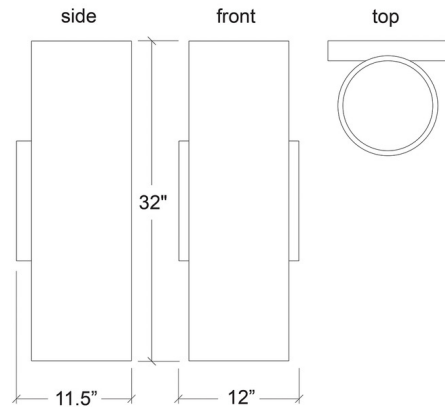

Shown in black / opal acrylic

CLICK TO VIEW PRODUCT

Notes: