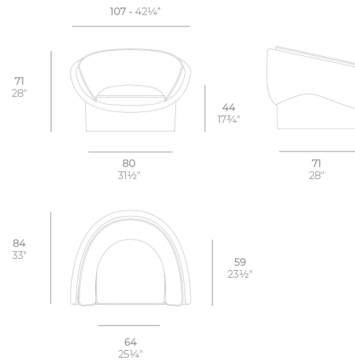

Shown in white

LUNA Butaca
LUNA Armchair
ref. 54850

Specifications

COLOR	N/A
BODY FINISH	White
WATTAGE	N/A
DIMMER	N/A
DIMENSIONS	42.25"W x 28"H x 33"D
BULB	N/A
COUNTRY OF ORIGIN	Spain

CLICK TO VIEW PRODUCT