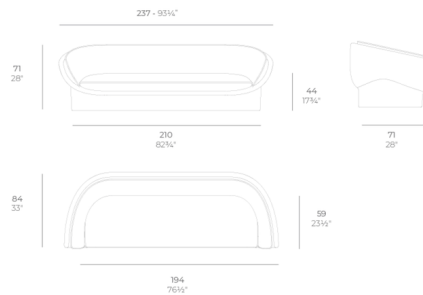

LUNA Sofa
LUNA Sofa
ref. 54851

Specifications

COLOR	N/A
BODY FINISH	White
WATTAGE	N/A
DIMMER	N/A
DIMENSIONS	93.25"L x 33"W x 27.75"H
BULB	N/A
COUNTRY OF ORIGIN	Spain

CLICK TO VIEW PRODUCT

Notes: