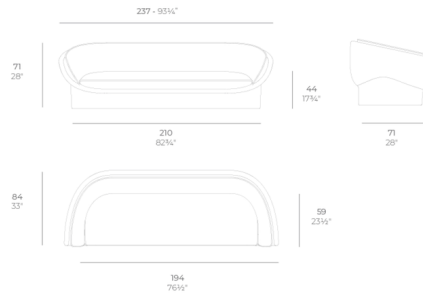

Shown in white

LUNA Sofa
LUNA Sofa
ref. 54851

Specifications

COLOR	N/A
BODY FINISH	White
WATTAGE	N/A
DIMMER	N/A
DIMENSIONS	93.25"L x 33"W x 27.75"H
BULB	N/A
COUNTRY OF ORIGIN	Spain

CLICK TO VIEW PRODUCT

Notes: