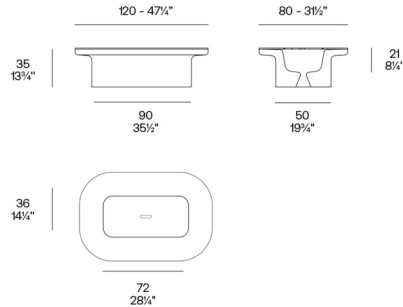

Luna. Mesa Almacenaje
Luna. Storage Table
54852

Specifications

COLOR	N/A
BODY FINISH	White
WATTAGE	N/A
DIMMER	N/A
DIMENSIONS	47.25"L x 31.5"W x 13.75"H
BULB	N/A
COUNTRY OF ORIGIN	Spain

CLICK TO VIEW PRODUCT

Notes: