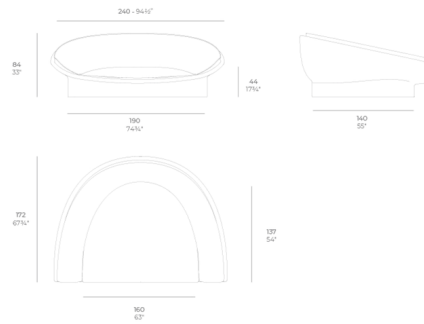

Shown in white

Specifications

COLOR	N/A
BODY FINISH	White
WATTAGE	N/A
DIMMER	N/A
DIMENSIONS	94.5"L x 67.75"W x 33"H
BULB	N/A
COUNTRY OF ORIGIN	Spain

CLICK TO VIEW PRODUCT

Notes: