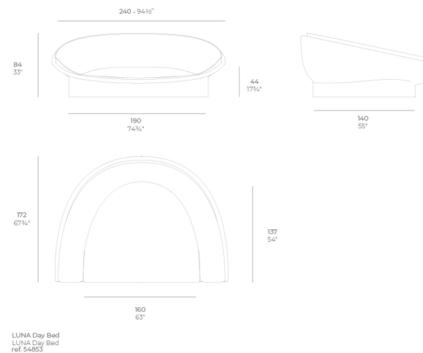

Shown in white

Specifications

COLOR	N/A
BODY FINISH	White
WATTAGE	N/A
DIMMER	N/A
DIMENSIONS	94.5"L x 67.75"W x 33"H
BULB	N/A
COUNTRY OF ORIGIN	Spain

CLICK TO VIEW PRODUCT

Notes: