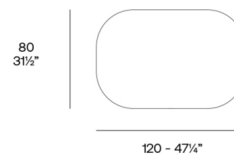

Shown in white

Luna. Mesa
Luna. Table
54854

Specifications

| | |
|-------------------|----------------------------|
| COLOR | N/A |
| BODY FINISH | White |
| WATTAGE | N/A |
| DIMMER | N/A |
| DIMENSIONS | 47.25"L x 31.5"W x 13.75"H |
| BULB | N/A |
| COUNTRY OF ORIGIN | Spain |