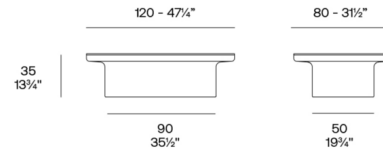

Shown in white

Luna. Mesa
Luna. Table
54854

Specifications

| | |
|-------------------|----------------------------|
| COLOR | N/A |
| BODY FINISH | White |
| WATTAGE | N/A |
| DIMMER | N/A |
| DIMENSIONS | 47.25"L x 31.5"W x 13.75"H |
| BULB | N/A |
| COUNTRY OF ORIGIN | Spain |