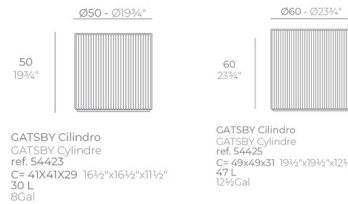

### Specifications

COLOR	N/A
BODY FINISH	White
WATTAGE	N/A
DIMMER	N/A
DIMENSIONS	19.75"W x 19.75"H x 19.75"D
BULB	N/A
COUNTRY OF ORIGIN	Spain

CLICK TO VIEW PRODUCT

Notes: