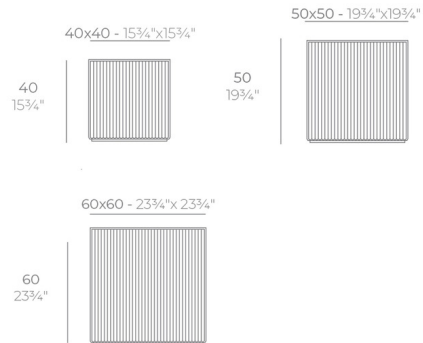

By Vondom

Description

The Gatsby Prisma Planter was inspired by the grandeur and sophistication of Art Deco designs with a modern update. The exterior of the planter sports a ridged texture evocative of Art Deco light fixtures, while its simple silhouette displays restraint more commonly seen in modern minimalism. Gatsby is constructed from polyethylene resin making it suitable for both indoor and outdoor use.

Shown in white

Specifications

| | |
|-------------------|-----------------------------|
| COLOR | N/A |
| BODY FINISH | White |
| WATTAGE | N/A |
| DIMMER | N/A |
| DIMENSIONS | 15.75"W x 15.75"H x 15.75"D |
| BULB | N/A |
| COUNTRY OF ORIGIN | Spain |