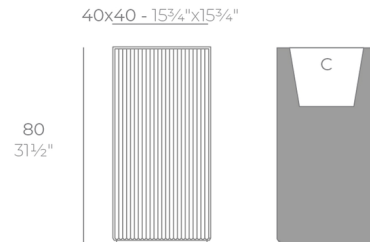

GATSBY Cubo Alto
GATSBY Hight Cube
ref. 54428
C= 32x32x32 12 1/2"x12 1/2"x12 1/2"
23 L
6Gal

Specifications

COLOR	N/A
BODY FINISH	White
WATTAGE	N/A
DIMMER	N/A
DIMENSIONS	15.75"W x 31.5"H x 15.75"D
BULB	N/A
COUNTRY OF ORIGIN	Spain

CLICK TO VIEW PRODUCT

Notes: