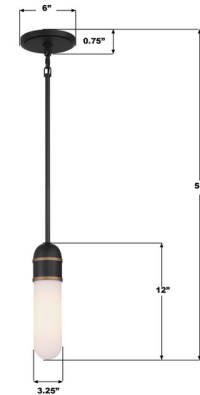

### Description

The Capsule Mini Pendant brings a clean, contemporary look to your interior space. The dual toned frame is complemented by a tube of glass that casts warm shadows across your room.

### Specifications

COLOR	Opal
BODY FINISH	Matte Black / Textured Gold
WATTAGE	6W
DIMMER	Standard 120V
DIMENSIONS	3.25"W x 12"H
BULB INCLUDED	.1 x T10/Medium (E26)/6W/120V LED
COUNTRY OF ORIGIN	China

### Technical Information

PRODUCT DIMENSIONS	Max Adjustable Overall Height: 58"
LAMP LIFE	15000 hours
COLOR RENDERING	.80 CRI
LAMP COLOR	.3000K
LUMENS/WATT	.135.00
LUMINOUS FLUX	.810 lumens

Shown in matte black / textured gold / opal