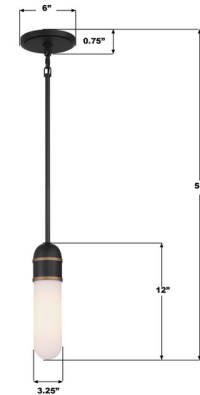

CLICK TO VIEW PRODUCT

Notes: