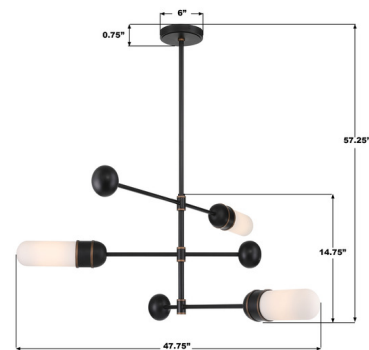

CLICK TO VIEW PRODUCT

Notes: