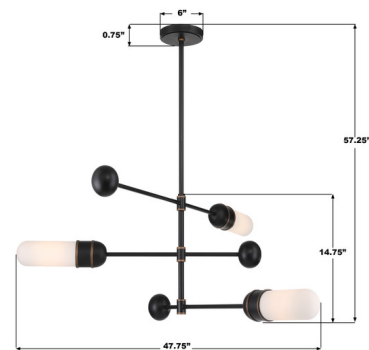

By Crystorama

Description

The Capsule Chandelier brings a clean, contemporary look to your interior space. The dual toned frame has three arms that are capped by tubes of glass that casts warm shadows across your room. Adjust each arm to create your own unique look.

Specifications

COLOR White
BODY FINISH Matte Black / Textured Gold
WATTAGE 18W
DIMMER Standard 120V
DIMENSIONS 47.75"W x 14.75"H
BULB INCLUDED 3 x T10/Medium (E26)/6W/120V LED
COUNTRY OF ORIGIN China

Technical Information

PRODUCT DIMENSIONS Max Adjustable Overall Height: 57.25"
LAMP LIFE 15000 hours
COLOR RENDERING 80 CRI
LAMP COLOR 3000K
LUMENS/WATT 135.00
LUMINOUS FLUX 810 lumens

Shown in matte black / textured gold / white