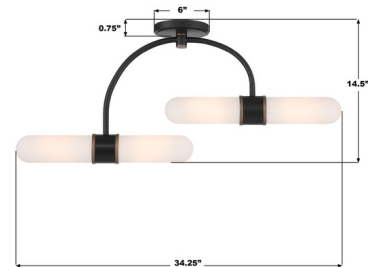

Description

The Capsule Semi Flush Ceiling Light brings a clean, contemporary look to your interior space. The dual toned frame holds two curved arms holding tubes of glass that casts warm shadows across your room.

Specifications

COLOR White
BODY FINISH Matte Black / Textured Gold
WATTAGE 24W
DIMMER Standard 120V
DIMENSIONS 34.25"W x 14.5"H
BULB INCLUDED 4 x T10/Medium (E26)/6W/120V LED
COUNTRY OF ORIGIN China

Technical Information

LAMP LIFE 15000 hours
COLOR RENDERING 80 CRI
LAMP COLOR 3000K
LUMENS/WATT 135.00
LUMINOUS FLUX 810 lumens

Shown in matte black / textured gold / white

CLICK TO VIEW PRODUCT

Notes: