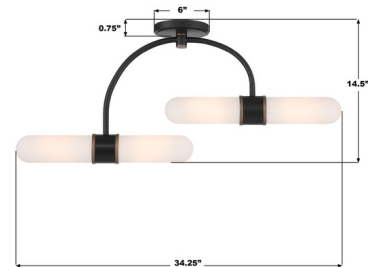

## Capsule Semi Flush Ceiling Light By Crystorama

### Description

The Capsule Semi Flush Ceiling Light brings a clean, contemporary look to your interior space. The dual toned frame holds two curved arms holding tubes of glass that casts warm shadows across your room.

### Specifications

COLOR . . . . . White  
BODY FINISH . . . . . Matte Black / Textured Gold  
WATTAGE . . . . . 24W  
DIMMER . . . . . Standard 120V  
DIMENSIONS . . . . . 34.25"W x 14.5"H  
BULB INCLUDED . . . . . 4 x T10/Medium (E26)/6W/120V LED  
COUNTRY OF ORIGIN . . . . . China

### Technical Information

LAMP LIFE . . . . . 15000 hours  
COLOR RENDERING . . . . . 80 CRI  
LAMP COLOR . . . . . 3000K  
LUMENS/WATT . . . . . 135.00  
LUMINOUS FLUX . . . . . 810 lumens

Shown in matte black / textured gold / white