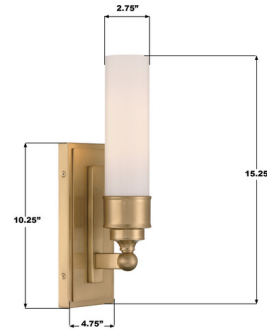

Shown in aged brass / opal

CLICK TO VIEW PRODUCT

Notes: