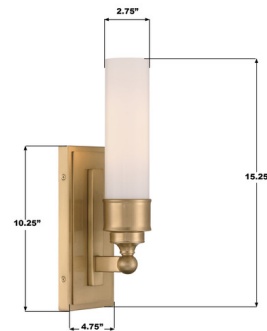

Lightology

lightology.com
866-954-4489
04-22-26

Project: _____

Company: _____

Location: _____ Fixture Type: _____

SPEC #: **CRY1386129**

Approved On: _____ Approved By: _____

Wilcox Wall Sconce

By Crystorama

Description

The Wilcox Wall Sconce brings a clean simplicity to your interior space. The decorative frame holds cylindrical glass that casts warm shadows across your room.

Specifications

COLOR Opal
BODY FINISH Aged Brass
WATTAGE 8W
DIMMER Standard 120V
DIMENSIONS 4.75"W x 15.25"H x 5"D
BULB INCLUDED 1 x T10/Medium (E26)/8W/120V LED
COUNTRY OF ORIGIN China

Technical Information

LAMP LIFE 15000 hours
COLOR RENDERING 80 CRI
LAMP COLOR 3000K
LUMENS/WATT 100.00
LUMINOUS FLUX 800 lumens

Shown in aged brass / opal

CLICK TO VIEW PRODUCT

Notes: