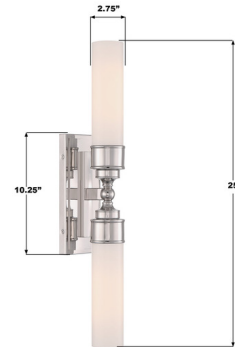

### Description

The Wilcox Bathroom Vanity Light brings a clean simplicity to your interior space. The decorative frame holds cylindrical glass that casts warm shadows across your room.

### Specifications

COLOR	Opal
BODY FINISH	Polished Nickel
WATTAGE	16W
DIMMER	Standard 120V
DIMENSIONS	4.75"W x 25"H x 5"D
BULB INCLUDED	2 x T10/Medium (E26)/8W/120V LED
COUNTRY OF ORIGIN	China

### Technical Information

LAMP LIFE	15000 hours
COLOR RENDERING	80 CRI
LAMP COLOR	3000K
LUMENS/WATT	100.00
LUMINOUS FLUX	800 lumens

Shown in polished nickel / opal

CLICK TO VIEW PRODUCT

Notes: