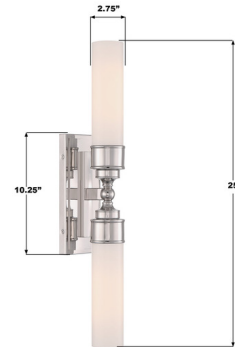

Shown in polished nickel / opal

CLICK TO VIEW PRODUCT

Notes: