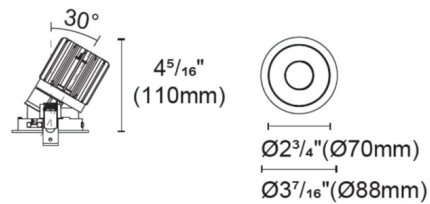

### Description

Experience the radiance of Luca 2.7 - a cutting-edge downlight that embodies its Latin namesake as the 'Bringer of Light', a testament to the latest advancements in cutting-edge lighting technology. Luca delivers high performance solutions designed to elevate hospitality, retail, commercial, and discerning residential spaces. Luca downlights distinguish themselves with precision optics and exceptional color rendering. The Luca Static White Adjustable Downlight series delivers captivating illumination across a wide spectrum, creating a visually engaging experience within any space. With its extensive range of design and installation options, Luca 2.7 is versatile for a wide array of new construction and remodel applications. Moreover, the compact form factor allows for installation in spaces with limited clearance. Includes clear glass and soft diffusing film. Ceiling cut out: 3.5 inch. Ceiling thickness 0.5 to 1 inch. Available in a variety of color temperature and beam angle options. See housing for wattage/lumen options. NOTE: A complete fixture requires a trim and housing, sold separately. HOUSING LUMEN OPTIONS: 16 Watt = 1123 Lumens 20 Watt = 1346 Lumens 24 Watt = 1507 Lumens

### Specifications

REFLECTOR/BAFFLE COLOR	White
BODY FINISH	White
WATTAGE	N/A
DIMMER	N/A
DIMENSIONS	3.445"W x 4.31"H
BULB NOT INCLUDED	LED/120V LED

### Technical Information

APERTURE SHAPE	Round
CEILING TYPE	Drywall with Trim
FUNCTION	Adjustable Accent
LAMP LIFE	50000 hours
BEAM ANGLE	25°
COLOR RENDERING	.90 CRI
LAMP COLOR	2400K

Shown in white / white