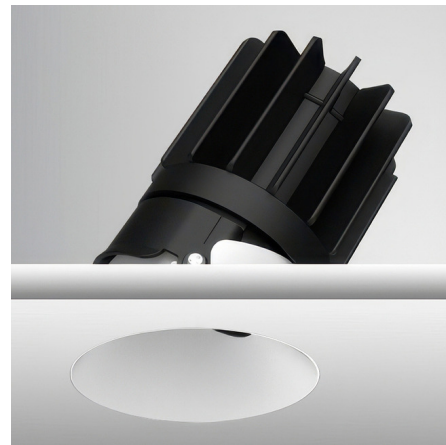

Lightology

lightology.com
866-954-4489
04-06-26

Project: _____

Company: _____

Location: _____ Fixture Type: _____

SPEC #: **EDG1386154**

Approved On: _____ Approved By: _____

Luca 2.7 inch Round Static White Trimless Adjustable Downlight By PureEdge Lighting

Description

Experience the radiance of Luca 2.7 - a cutting-edge downlight that embodies its Latin namesake as the 'Bringer of Light', a testament to the latest advancements in cutting-edge lighting technology. Luca delivers high performance solutions designed to elevate hospitality, retail, commercial, and discerning residential spaces. Luca downlights distinguish themselves with precision optics and exceptional color rendering. The Luca Round Static White Trimless Adjustable Downlight series delivers captivating illumination across a wide spectrum, creating a visually engaging experience within any space. With its extensive range of design and installation options, Luca 2.7 is versatile for a wide array of new construction and remodel applications. Moreover, the compact form factor allows for installation in spaces with limited clearance. Includes clear glass and soft diffusing film. Ceiling cut out: 3 inch. Ceiling thickness 0.5 to 1 inch. Available in a variety of color temperature and beam angle options. See housing for wattage/lumen options. NOTE: A complete fixture requires a trim and housing, sold separately. HOUSING LUMEN OPTIONS: 16 Watt = 1123 Lumens 20 Watt = 1346 Lumens 24 Watt = 1507 Lumens

Specifications

REFLECTOR/BAFFLE COLOR	White
BODY FINISH	N/A
WATTAGE	N/A
DIMMER	N/A
DIMENSIONS	2.75"W x 4.31"H
BULB NOT INCLUDED	LED/120V LED

Technical Information

APERTURE SHAPE	Round
CEILING TYPE	Drywall Trimless/Flush
FUNCTION	Adjustable Accent
LAMP LIFE	50000 hours
BEAM ANGLE	25°
COLOR RENDERING	.90 CRI
LAMP COLOR	2400K