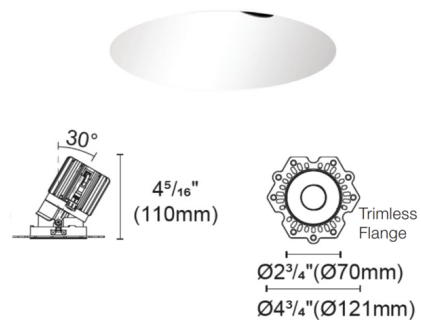

CLICK TO VIEW PRODUCT

Notes: