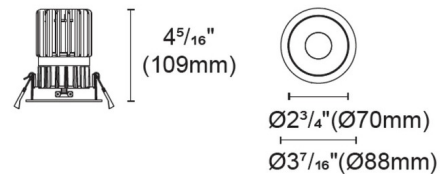

Description

Experience the radiance of Luca 2.7 - a cutting-edge downlight that embodies its Latin namesake as the 'Bringer of Light', a testament to the latest advancements in cutting-edge lighting technology. Luca delivers high performance solutions designed to elevate hospitality, retail, commercial, and discerning residential spaces. Luca downlights distinguish themselves with precision optics and exceptional color rendering. The Luca 2.7 Inch Warm Dim Fixed Downlight with Trim series delivers captivating illumination across a wide spectrum, creating a visually engaging experience within any space. With its extensive range of design and installation options, Luca 2.7 is versatile for a wide array of new construction and remodel applications. Moreover, the compact form factor allows for installation in spaces with limited clearance. Includes clear glass and soft diffusing film. Ceiling cut out: 3 inch. Ceiling thickness 0.5 to 1 inch. Available in Warm Dim (3000K - 2000K color temperature and a variety beam spread options. See housing for wattage/lumen options. NOTE: A complete fixture requires a trim and housing, sold separately. HOUSING LUMEN OPTIONS: 16 Watt = 821 Lumens 20 Watt = 905 Lumens 24 Watt = 988 Lumens

Specifications

REFLECTOR/BAFFLE COLOR	White
BODY FINISH	White
WATTAGE	N/A
DIMMER	N/A
DIMENSIONS	3.445"W x 4.31"H
BULB NOT INCLUDED	LED/120V LED

Technical Information

APERTURE SHAPE	Round
CEILING TYPE	Drywall with Trim
FUNCTION	Downlight
LAMP LIFE	50000 hours
BEAM ANGLE	25°
COLOR RENDERING	.90 CRI
LAMP COLOR	3000K Warm Dim

Shown in white / white

Round Trim

CLICK TO VIEW PRODUCT

Notes: