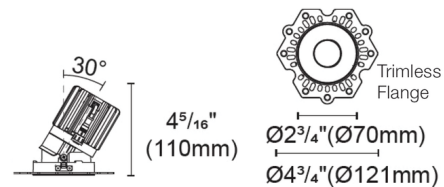

CLICK TO VIEW PRODUCT

Notes: