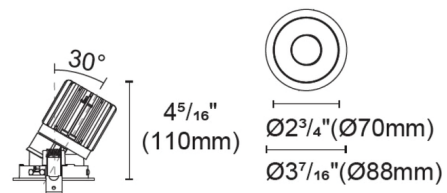

### Specifications

|                        |                  |
|------------------------|------------------|
| REFLECTOR/BAFFLE COLOR | Black            |
| BODY FINISH            | Black            |
| WATTAGE                | N/A              |
| DIMMER                 | N/A              |
| DIMENSIONS             | 3.445"W x 4.31"H |
| BULB NOT INCLUDED      | LED/120V LED     |

### Technical Information

|                 |                   |
|-----------------|-------------------|
| APERTURE SHAPE  | Round             |
| CEILING TYPE    | Drywall with Trim |
| FUNCTION        | Adjustable Accent |
| LAMP LIFE       | 50000 hours       |
| BEAM ANGLE      | 25°               |
| COLOR RENDERING | .90 CRI           |
| LAMP COLOR      | 3000K Warm Dim    |

Shown in black / black

Round Trim

CLICK TO VIEW PRODUCT

Notes: