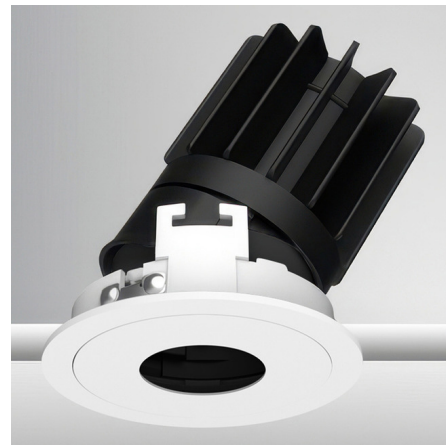

Lightology

lightology.com
866-954-4489
05-26-26

Project: _____
 Company: _____
 Location: _____ Fixture Type: _____
 SPEC #: **EDG1386329**
 Approved On: _____ Approved By: _____

Luca 2.7 inch Round Warm Dim Adjustable Pinhole with Trim By PureEdge Lighting

Description

Experience the radiance of Luca 2.7 - a cutting-edge downlight that embodies its Latin namesake as the 'Bringer of Light', a testament to the latest advancements in cutting-edge lighting technology. Luca delivers high performance solutions designed to elevate hospitality, retail, commercial, and discerning residential spaces. Luca downlights distinguish themselves with precision optics and exceptional color rendering. The Luca 2.7 Inch Warm Dim Adjustable Pinhole series delivers captivating illumination across a wide spectrum, creating a visually engaging experience within any space. With its extensive range of design and installation options, Luca 2.7 is versatile for a wide array of new construction and remodel applications. Moreover, the compact form factor allows for installation in spaces with limited clearance. Includes clear glass and soft diffusing film. Ceiling cut out: 3 inch. Ceiling thickness 0.5 to 1 inch. Available in Warm Dim (3000K - 2000K color temperature and a variety of beam spread options. See housing for wattage/lumen options. NOTE: A complete fixture requires a trim and housing, sold separately. HOUSING LUMEN OPTIONS: 16 Watt = 821 Lumens 20 Watt = 905 Lumens 24 Watt = 988 Lumens

Specifications

REFLECTOR/BAFFLE COLOR	Black
BODY FINISH	White
WATTAGE	N/A
DIMMER	N/A
DIMENSIONS	3.445"W x 4.31"H
BULB NOT INCLUDED	LED/120V LED

Technical Information

APERTURE SHAPE	Pinhole
CEILING TYPE	Drywall with Trim
FUNCTION	Adjustable Accent
LAMP LIFE	50000 hours
BEAM ANGLE	25°
COLOR RENDERING	.90 CRI
LAMP COLOR	3000K Warm Dim

Shown in white / black

Round Trim Pinhole

CLICK TO VIEW PRODUCT

Notes: