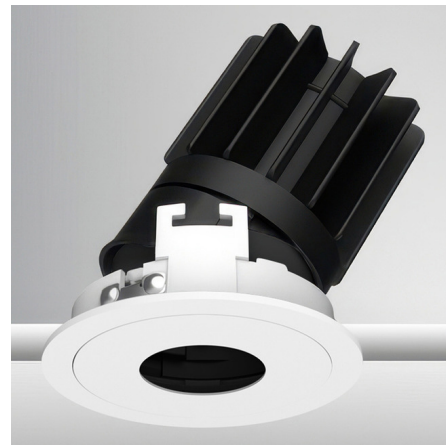

Lightology

lightology.com
866-954-4489
07-10-26

Project: _____
 Company: _____
 Location: _____ Fixture Type: _____
 SPEC #: **EDG1386329**
 Approved On: _____ Approved By: _____

Luca 2.7 inch Round Warm Dim Adjustable Pinhole with Trim By PureEdge Lighting

Description

Experience the radiance of Luca 2.7 - a cutting-edge downlight that embodies its Latin namesake as the 'Bringer of Light', a testament to the latest advancements in cutting-edge lighting technology. Luca delivers high performance solutions designed to elevate hospitality, retail, commercial, and discerning residential spaces. Luca downlights distinguish themselves with precision optics and exceptional color rendering. The Luca 2.7 Inch Warm Dim Adjustable Pinhole series delivers captivating illumination across a wide spectrum, creating a visually engaging experience within any space. With its extensive range of design and installation options, Luca 2.7 is versatile for a wide array of new construction and remodel applications. Moreover, the compact form factor allows for installation in spaces with limited clearance. Includes clear glass and soft diffusing film. Ceiling cut out: 3 inch. Ceiling thickness 0.5 to 1 inch. Available in Warm Dim (3000K - 2000K color temperature and a variety of beam spread options. See housing for wattage/lumen options. NOTE: A complete fixture requires a trim and housing, sold separately. HOUSING LUMEN OPTIONS: 16 Watt = 821 Lumens 20 Watt = 905 Lumens 24 Watt = 988 Lumens

Specifications

REFLECTOR/BAFFLE COLOR	Black
BODY FINISH	White
WATTAGE	N/A
DIMMER	N/A
DIMENSIONS	3.445"W x 4.31"H
BULB NOT INCLUDED	LED/120V LED

Technical Information

APERTURE SHAPE	Pinhole
CEILING TYPE	Drywall with Trim
FUNCTION	Adjustable Accent
LAMP LIFE	50000 hours
BEAM ANGLE	25°
COLOR RENDERING	.90 CRI
LAMP COLOR	3000K Warm Dim

Shown in white / black

Round Trim Pinhole

CLICK TO VIEW PRODUCT

Notes: