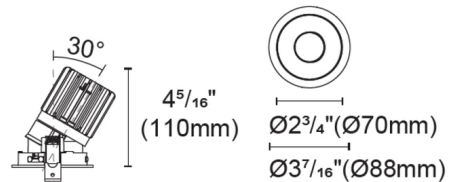

Description

Experience the radiance of Luca 2.7 - a cutting-edge downlight that embodies its Latin namesake as the 'Bringer of Light', a testament to the latest advancements in cutting-edge lighting technology. Luca delivers high performance solutions designed to elevate hospitality, retail, commercial, and discerning residential spaces. Luca downlights distinguish themselves with precision optics and exceptional color rendering. The Luca 2.7 Inch Warm Dim Adjustable Pinhole series delivers captivating illumination across a wide spectrum, creating a visually engaging experience within any space. With its extensive range of design and installation options, Luca 2.7 is versatile for a wide array of new construction and remodel applications. Moreover, the compact form factor allows for installation in spaces with limited clearance. Includes clear glass and soft diffusing film. Ceiling cut out: 3 inch. Ceiling thickness 0.5 to 1 inch. Available in Warm Dim (3000K - 2000K color temperature and a variety of beam spread options. See housing for wattage/lumen options. NOTE: A complete fixture requires a trim and housing, sold separately. HOUSING LUMEN OPTIONS: 16 Watt = 821 Lumens 20 Watt = 905 Lumens 24 Watt = 988 Lumens

Specifications

REFLECTOR/BAFFLE COLOR	Black
BODY FINISH	White
WATTAGE	N/A
DIMMER	N/A
DIMENSIONS	3.445"W x 4.31"H
BULB NOT INCLUDED	LED/120V LED

Technical Information

APERTURE SHAPE	Pinhole
CEILING TYPE	Drywall with Trim
FUNCTION	Adjustable Accent
LAMP LIFE	50000 hours
BEAM ANGLE	25°
COLOR RENDERING	.90 CRI
LAMP COLOR	3000K Warm Dim

Shown in white / black

Round Trim Pinhole

CLICK TO VIEW PRODUCT

Notes: