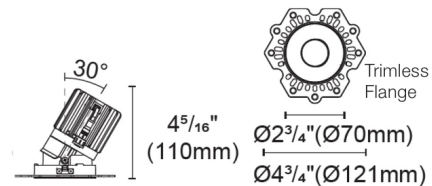

Description

Experience the radiance of Luca 2.7 - a cutting-edge downlight that embodies its Latin namesake as the 'Bringer of Light', a testament to the latest advancements in cutting-edge lighting technology. Luca delivers high performance solutions designed to elevate hospitality, retail, commercial, and discerning residential spaces. Luca downlights distinguish themselves with precision optics and exceptional color rendering. The Luca 2.7 Inch Warm Dim Trimless Adjustable Pinhole series delivers captivating illumination across a wide spectrum, creating a visually engaging experience within any space. With its extensive range of design and installation options, Luca 2.7 is versatile for a wide array of new construction and remodel applications. Moreover, the compact form factor allows for installation in spaces with limited clearance. Includes clear glass and soft diffusing film. Ceiling cut out: 3 inch. Ceiling thickness 0.5 to 1 inch. Available in Warm Dim (3000K - 2000K color temperature and a variety beam angle options. See housing for wattage/lumen options. NOTE: A complete fixture requires a trim and housing, sold separately. HOUSING LUMEN OPTIONS: 16 Watt = 821 Lumens 20 Watt = 905 Lumens 24 Watt = 988 Lumens

Specifications

REFLECTOR/BAFFLE COLOR	Black
BODY FINISH	N/A
WATTAGE	N/A
DIMMER	N/A
DIMENSIONS	2.75"W x 4.31"H
BULB NOT INCLUDED	LED/120V LED

Technical Information

APERTURE SHAPE	Pinhole
CEILING TYPE	Drywall Trimless/Flush
FUNCTION	Adjustable Accent
LAMP LIFE	50000 hours
BEAM ANGLE	25°
COLOR RENDERING	.90 CRI
LAMP COLOR	3000K Warm Dim

Shown in black

Round Trimless Pinhole

CLICK TO VIEW PRODUCT

Notes: