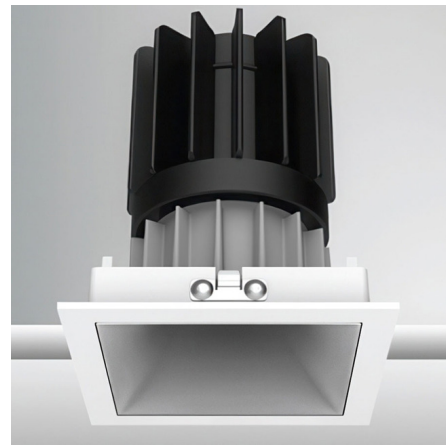

Lightology

lightology.com
866-954-4489
07-10-26

Project: _____
 Company: _____
 Location: _____ Fixture Type: _____
 SPEC #: **EDG1386335**
 Approved On: _____ Approved By: _____

Luca 2.7 inch Square Warm Dim Fixed Downlight With Trim By PureEdge Lighting

Description

Experience the radiance of Luca 2.7 - a cutting-edge downlight that embodies its Latin namesake as the 'Bringer of Light', a testament to the latest advancements in cutting-edge lighting technology. Luca delivers high performance solutions designed to elevate hospitality, retail, commercial, and discerning residential spaces. Luca downlights distinguish themselves with precision optics and exceptional color rendering. The Luca Downlight series delivers captivating illumination across a wide spectrum, creating a visually engaging experience within any space. With its extensive range of design and installation options, Luca 2.7 is versatile for a wide array of new construction and remodel applications. Moreover, the compact form factor allows for installation in spaces with limited clearance. Includes clear glass and soft diffusing film. Ceiling cut out: 3 inch. Ceiling thickness 0.5 to 1 inch. Available in Warm Dim 30D (3000K-2000K) color temperature and a variety of beam spread options. See housing for wattage/lumen options. Note: A complete fixture requires a trim and housing, sold separately. Housing Lumen Options: 20 Watt = 905 Lumens 24 Watt = 988 Lumens

Specifications

REFLECTOR/BAFFLE COLOR	Haze
BODY FINISH	White
WATTAGE	N/A
DIMMER	N/A
DIMENSIONS	3.445"W x 4.31"H
BULB NOT INCLUDED	LED/120V LED

Technical Information

APERTURE SHAPE	Square
CEILING TYPE	Drywall with Trim
FUNCTION	Downlight
LAMP LIFE	50000 hours
BEAM ANGLE	25°
COLOR RENDERING	.90 CRI
LAMP COLOR	3000K Warm Dim