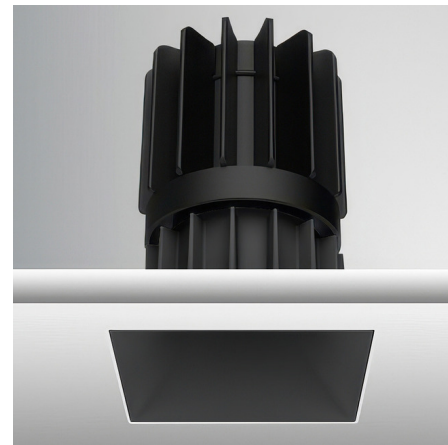

## Luca 2.7 inch Square Warm Dim Trimless Fixed Downlight By PureEdge Lighting

### Description

Experience the radiance of Luca 2.7 - a cutting-edge downlight that embodies its Latin namesake as the 'Bringer of Light', a testament to the latest advancements in cutting-edge lighting technology. Luca delivers high performance solutions designed to elevate hospitality, retail, commercial, and discerning residential spaces. Luca downlights distinguish themselves with precision optics and exceptional color rendering. The Luca 2.7 Inch Warm Dim Trimless Fixed Downlight series delivers captivating illumination across a wide spectrum, creating a visually engaging experience within any space. With its extensive range of design and installation options, Luca 2.7 is versatile for a wide array of new construction and remodel applications. Moreover, the compact form factor allows for installation in spaces with limited clearance. Includes clear glass and soft diffusing film. Ceiling cut out: 3 inch. Ceiling thickness 0.5 to 1 inch. Available in Warm Dim (3000K - 2000K color temperature and a variety beam spread options. See housing for wattage/lumen options. NOTE: A complete fixture requires a trim and housing, sold separately. HOUSING LUMEN OPTIONS: 16 Watt = 821 Lumens 20 Watt = 905 Lumens 24 Watt = 988 Lumens

### Specifications

REFLECTOR/BAFFLE COLOR	Black
BODY FINISH	N/A
WATTAGE	N/A
DIMMER	N/A
DIMENSIONS	2.75"W x 4.31"H
BULB NOT INCLUDED	LED/120V LED

### Technical Information

APERTURE SHAPE	Square
CEILING TYPE	Drywall Trimless/Flush
FUNCTION	Downlight
LAMP LIFE	50000 hours
BEAM ANGLE	25°
COLOR RENDERING	.90 CRI
LAMP COLOR	3000K Warm Dim

Shown in black