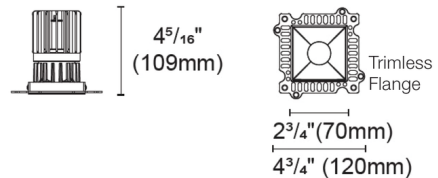

CLICK TO VIEW PRODUCT

Notes: