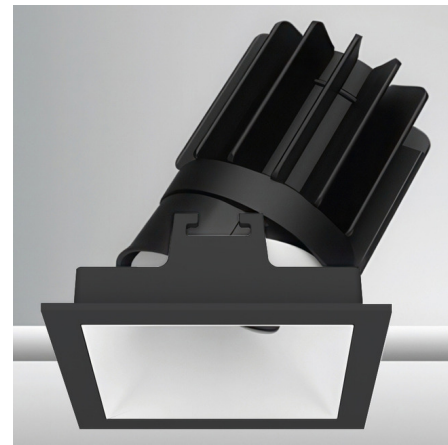

## Luca 2.7 inch Square Warm Dim Adjustable Downlight With Trim By PureEdge Lighting

### Description

Experience the radiance of Luca 2.7 - a cutting-edge downlight that embodies its Latin namesake as the 'Bringer of Light', a testament to the latest advancements in cutting-edge lighting technology. Luca delivers high performance solutions designed to elevate hospitality, retail, commercial, and discerning residential spaces. Luca downlights distinguish themselves with precision optics and exceptional color rendering. The Luca 2.7 Inch Warm Dim Adjustable Downlight with Trim series delivers captivating illumination across a wide spectrum, creating a visually engaging experience within any space. With its extensive range of design and installation options, Luca 2.7 is versatile for a wide array of new construction and remodel applications. Moreover, the compact form factor allows for installation in spaces with limited clearance. Includes clear glass and soft diffusing film. Ceiling cut out: 3 inch. Ceiling thickness 0.5 to 1 inch. Available in Warm Dim (3000K - 2000K color temperature and a variety beam spread options. See housing for wattage/lumen options. NOTE: A complete fixture requires a trim and housing, sold separately. HOUSING LUMEN OPTIONS: 16 Watt = 821 Lumens 20 Watt = 905 Lumens 24 Watt = 988 Lumens

### Specifications

REFLECTOR/BAFFLE COLOR	White
BODY FINISH	Black
WATTAGE	N/A
DIMMER	N/A
DIMENSIONS	3.445"W x 4.31"H
BULB NOT INCLUDED	LED/120V LED

### Technical Information

APERTURE SHAPE	Square
CEILING TYPE	Drywall with Trim
FUNCTION	Adjustable Accent
LAMP LIFE	50000 hours
BEAM ANGLE	25°
COLOR RENDERING	.90 CRI
LAMP COLOR	3000K Warm Dim

Shown in black / white