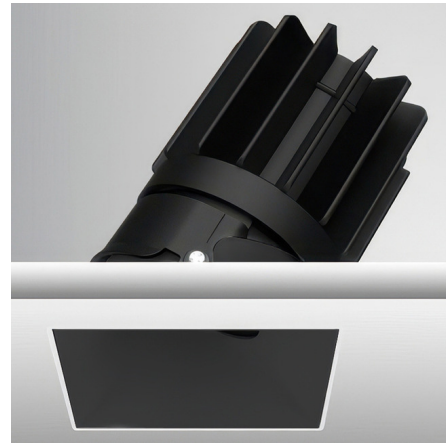

## Luca 2.7 inch Square Warm Dim Trimless Adjustable Downlight

By PureEdge Lighting

### Description

Experience the radiance of Luca 2.7 - a cutting-edge downlight that embodies its Latin namesake as the 'Bringer of Light', a testament to the latest advancements in cutting-edge lighting technology. Luca delivers high performance solutions designed to elevate hospitality, retail, commercial, and discerning residential spaces. Luca downlights distinguish themselves with precision optics and exceptional color rendering. The Luca 2.7 Inch Warm Dim Trimless Adjustable Downlight series delivers captivating illumination across a wide spectrum, creating a visually engaging experience within any space. With its extensive range of design and installation options, Luca 2.7 is versatile for a wide array of new construction and remodel applications. Moreover, the compact form factor allows for installation in spaces with limited clearance. Includes clear glass and soft diffusing film. Ceiling cut out: 3 inch. Ceiling thickness 0.5 to 1 inch. Available in Warm Dim (3000K - 2000K color temperature and a variety beam spread options. See housing for wattage/lumen options. NOTE: A complete fixture requires a trim and housing, sold separately. HOUSING LUMEN OPTIONS: 16 Watt = 821 Lumens 20 Watt = 905 Lumens 24 Watt = 988 Lumens

### Specifications

REFLECTOR/BAFFLE COLOR	Black
BODY FINISH	N/A
WATTAGE	N/A
DIMMER	N/A
DIMENSIONS	2.75"W x 4.31"H
BULB NOT INCLUDED	LED/120V LED

### Technical Information

APERTURE SHAPE	Square
CEILING TYPE	Drywall Trimless/Flush
FUNCTION	Adjustable Accent
LAMP LIFE	50000 hours
BEAM ANGLE	25°
COLOR RENDERING	.90 CRI
LAMP COLOR	3000K Warm Dim

Shown in black