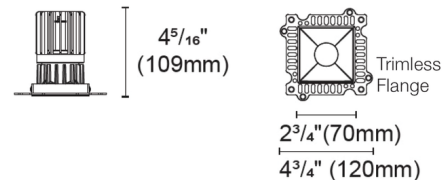

CLICK TO VIEW PRODUCT

Notes: