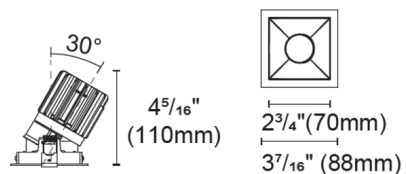

Description

Experience the radiance of Luca 2.7 - a cutting-edge downlight that embodies its Latin namesake as the 'Bringer of Light', a testament to the latest advancements in cutting-edge lighting technology. Luca delivers high performance solutions designed to elevate hospitality, retail, commercial, and discerning residential spaces. Luca downlights distinguish themselves with precision optics and exceptional color rendering. The Luca 2.7 Inch Warm Dim Adjustable Pinhole Downlight with Trim series delivers captivating illumination across a wide spectrum, creating a visually engaging experience within any space. With its extensive range of design and installation options, Luca 2.7 is versatile for a wide array of new construction and remodel applications. Moreover, the compact form factor allows for installation in spaces with limited clearance. Includes clear glass and soft diffusing film. Ceiling cut out: 3 inch. Ceiling thickness 0.5 to 1 inch. Available in Warm Dim (3000K - 2000K color temperature and a variety beam spread options. See housing for wattage/lumen options. NOTE: A complete fixture requires a trim and housing, sold separately. HOUSING LUMEN OPTIONS: 16 Watt = 821 Lumens 20 Watt = 905 Lumens 24 Watt = 988 Lumens

Specifications

REFLECTOR/BAFFLE COLOR	Black
BODY FINISH	White
WATTAGE	N/A
DIMMER	N/A
DIMENSIONS	3.445"W x 4.31"H
BULB NOT INCLUDED	LED/120V LED

Technical Information

APERTURE SHAPE	Pinhole
CEILING TYPE	Drywall with Trim
FUNCTION	Adjustable Accent
LAMP LIFE	50000 hours
BEAM ANGLE	25°
COLOR RENDERING	.90 CRI
LAMP COLOR	3000K Warm Dim

Shown in white / black

Square Trim Pinhole

CLICK TO VIEW PRODUCT

Notes: