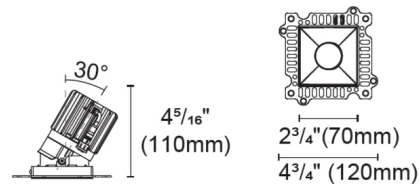

### Specifications

REFLECTOR/BAFFLE COLOR	Black
BODY FINISH	N/A
WATTAGE	N/A
DIMMER	N/A
DIMENSIONS	2.75"W x 4.31"H
BULB NOT INCLUDED	LED/120V LED

### Technical Information

APERTURE SHAPE	Pinhole
CEILING TYPE	Drywall Trimless/Flush
FUNCTION	Adjustable Accent
LAMP LIFE	50000 hours
BEAM ANGLE	25°
COLOR RENDERING	.90 CRI
LAMP COLOR	3000K Warm Dim

Shown in black

Square Trimless Pinhole

CLICK TO VIEW PRODUCT

Notes: