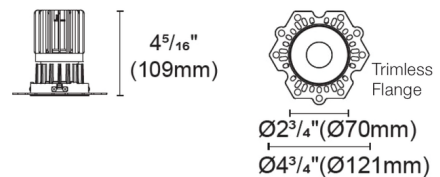

CLICK TO VIEW PRODUCT

Notes: