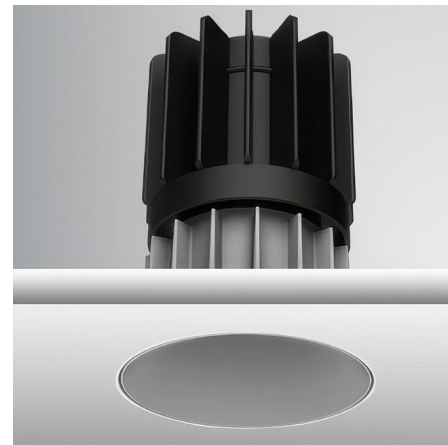

Lightology

lightology.com
866-954-4489
07-10-26

Project: _____
 Company: _____
 Location: _____ Fixture Type: _____
 SPEC #: **EDG1386958**
 Approved On: _____ Approved By: _____

Luca 2.7 inch Round Warm Dim Trimless Fixed Downlight

By PureEdge Lighting

Description

Experience the radiance of Luca 2.7 - a cutting-edge downlight that embodies its Latin namesake as the 'Bringer of Light', a testament to the latest advancements in cutting-edge lighting technology. Luca delivers high performance solutions designed to elevate hospitality, retail, commercial, and discerning residential spaces. Luca downlights distinguish themselves with precision optics and exceptional color rendering. The Luca 2.7 Inch Warm Dim Trimless Fixed Downlight series delivers captivating illumination across a wide spectrum, creating a visually engaging experience within any space. With its extensive range of design and installation options, Luca 2.7 is versatile for a wide array of new construction and remodel applications. Moreover, the compact form factor allows for installation in spaces with limited clearance. Includes clear glass and soft diffusing film. Ceiling cut out: 3 inch. Ceiling thickness 0.5 to 1 inch. Available in Warm Dim (3000K - 2000K color temperature and a variety beam spread options. See housing for wattage/lumen options. NOTE: A complete fixture requires a trim and housing, sold separately. HOUSING LUMEN OPTIONS: 16 Watt = 821 Lumens 20 Watt = 905 Lumens 24 Watt = 988 Lumens

Specifications

REFLECTOR/BAFFLE COLOR	Haze
BODY FINISH	N/A
WATTAGE	N/A
DIMMER	N/A
DIMENSIONS	2.75"W x 4.31"H
BULB NOT INCLUDED	LED/120V LED

Technical Information

APERTURE SHAPE	Round
CEILING TYPE	Drywall Trimless/Flush
FUNCTION	Downlight
LAMP LIFE	50000 hours
BEAM ANGLE	45°
COLOR RENDERING	.90 CRI
LAMP COLOR	3000K Warm Dim