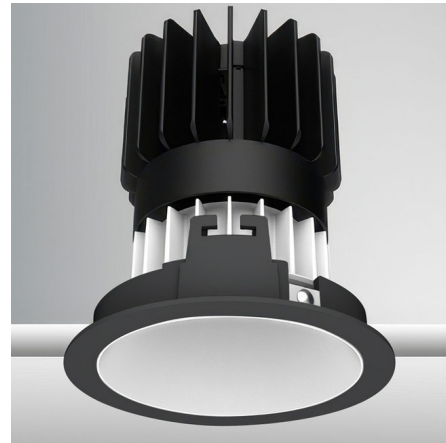

Lightology

lightology.com
866-954-4489
04-25-26

Project: _____
 Company: _____
 Location: _____ Fixture Type: _____
 SPEC #: **EDG1387386**
 Approved On: _____ Approved By: _____

Luca 3.5 inch Round Static White Fixed Downlight with Trim By PureEdge Lighting

Description

Experience the radiance of Luca 3.5 - a cutting-edge downlight that embodies its Latin namesake as the 'Bringer of Light', a testament to the latest advancements in cutting-edge lighting technology. Luca delivers high performance solutions designed to elevate hospitality, retail, commercial, and discerning residential spaces. Luca downlights distinguish themselves with precision optics and exceptional color rendering. The Luca Downlight series delivers captivating illumination across a wide spectrum, creating a visually engaging experience within any space. With its extensive range of design and installation options, Luca 3.5 is versatile for a wide array of new construction and remodel applications. Moreover, the compact form factor allows for installation in spaces with limited clearance. Includes clear glass and soft diffusing film. Ceiling cut out: 4 inch. Ceiling thickness 0.5 to 1 inch. Available in a variety of color temperature and beam angle options. Limited options available in 2400K color temperature. See housing for wattage/lumen options. NOTE: A complete fixture requires a trim and housing, sold separately. HOUSING LUMEN OPTIONS: 16 Watt = 1343 Lumens 20 Watt = 1610 Lumens 24 Watt = 1802 Lumens 26 Watt = 2113 Lumens

Specifications

REFLECTOR/BAFFLE COLOR	White
BODY FINISH	Black
WATTAGE	N/A
DIMMER	N/A
DIMENSIONS	4.4"W x 5.06"H
BULB NOT INCLUDED	LED/120V LED

Technical Information

APERTURE SHAPE	Round
CEILING TYPE	Drywall with Trim
FUNCTION	Downlight
LAMP LIFE	50000 hours
BEAM ANGLE	15°
COLOR RENDERING	90 CRI
LAMP COLOR	2400K