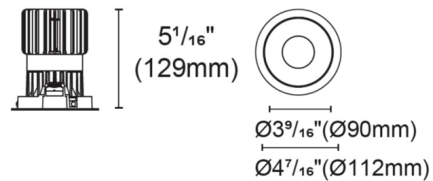

CLICK TO VIEW PRODUCT

Notes: