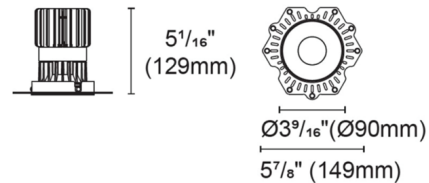

### Description

Experience the radiance of Luca 3.5 - a cutting-edge downlight that embodies its Latin namesake as the 'Bringer of Light', a testament to the latest advancements in cutting-edge lighting technology. Luca delivers high performance solutions designed to elevate hospitality, retail, commercial, and discerning residential spaces. Luca downlights distinguish themselves with precision optics and exceptional color rendering. The Luca Downlight series delivers captivating illumination across a wide spectrum, creating a visually engaging experience within any space. With its extensive range of design and installation options, Luca 3.5 is versatile for a wide array of new construction and remodel applications. Moreover, the compact form factor allows for installation in spaces with limited clearance. Includes clear glass and soft diffusing film. Ceiling cut out: 4 inch. Ceiling thickness 0.5 to 1 inch. Available in a variety of color temperature and beam angle options. Limited options available in 2400K color temperature. See housing for wattage/lumen options. NOTE: A complete fixture requires a trim and housing, sold separately. HOUSING LUMEN OPTIONS: 16 Watt = 1343 Lumens 20 Watt = 1610 Lumens 24 Watt = 1802 Lumens 26 Watt = 2113 Lumens

### Specifications

REFLECTOR/BAFFLE COLOR	White
BODY FINISH	N/A
WATTAGE	N/A
DIMMER	N/A
DIMENSIONS	3.56"W x 5.06"H
BULB NOT INCLUDED	LED/120V LED

### Technical Information

APERTURE SHAPE	Round
CEILING TYPE	Drywall Trimless/Flush
FUNCTION	Downlight
LAMP LIFE	50000 hours
BEAM ANGLE	15°
COLOR RENDERING	.90 CRI
LAMP COLOR	2400K

Shown in white

CLICK TO VIEW PRODUCT