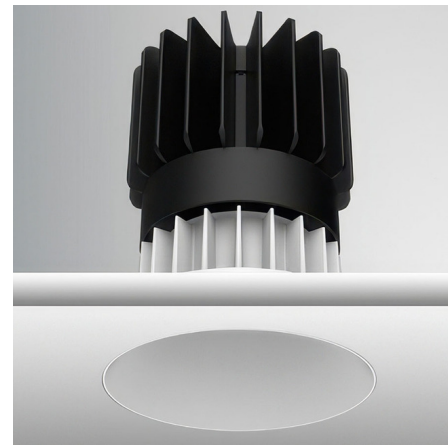

Lightology

lightology.com
866-954-4489
04-25-26

Project: _____
 Company: _____
 Location: _____ Fixture Type: _____
 SPEC #: **EDG1387387**
 Approved On: _____ Approved By: _____

Luca 3.5 inch Round Static White Trimless Fixed Downlight

By PureEdge Lighting

Description

Experience the radiance of Luca 3.5 - a cutting-edge downlight that embodies its Latin namesake as the 'Bringer of Light', a testament to the latest advancements in cutting-edge lighting technology. Luca delivers high performance solutions designed to elevate hospitality, retail, commercial, and discerning residential spaces. Luca downlights distinguish themselves with precision optics and exceptional color rendering. The Luca Downlight series delivers captivating illumination across a wide spectrum, creating a visually engaging experience within any space. With its extensive range of design and installation options, Luca 3.5 is versatile for a wide array of new construction and remodel applications. Moreover, the compact form factor allows for installation in spaces with limited clearance. Includes clear glass and soft diffusing film. Ceiling cut out: 4 inch. Ceiling thickness 0.5 to 1 inch. Available in a variety of color temperature and beam angle options. Limited options available in 2400K color temperature. See housing for wattage/lumen options. NOTE: A complete fixture requires a trim and housing, sold separately. HOUSING LUMEN OPTIONS: 16 Watt = 1343 Lumens 20 Watt = 1610 Lumens 24 Watt = 1802 Lumens 26 Watt = 2113 Lumens

Specifications

REFLECTOR/BAFFLE COLOR	White
BODY FINISH	N/A
WATTAGE	N/A
DIMMER	N/A
DIMENSIONS	3.56"W x 5.06"H
BULB NOT INCLUDED	LED/120V LED

Technical Information

APERTURE SHAPE	Round
CEILING TYPE	Drywall Trimless/Flush
FUNCTION	Downlight
LAMP LIFE	50000 hours
BEAM ANGLE	15°
COLOR RENDERING	.90 CRI
LAMP COLOR	2400K