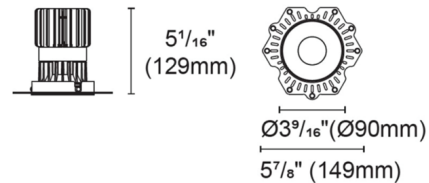

CLICK TO VIEW PRODUCT

Notes: