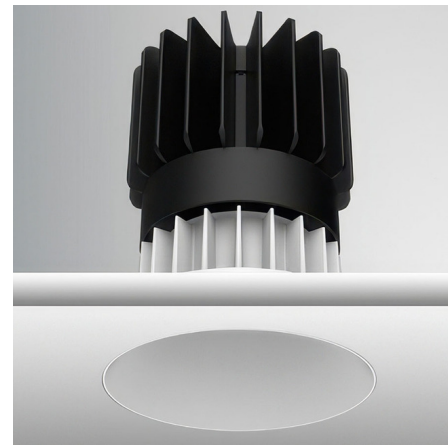

## Luca 3.5 inch Round Static White Trimless Fixed Downlight

By PureEdge Lighting

### Description

Experience the radiance of Luca 3.5 - a cutting-edge downlight that embodies its Latin namesake as the 'Bringer of Light', a testament to the latest advancements in cutting-edge lighting technology. Luca delivers high performance solutions designed to elevate hospitality, retail, commercial, and discerning residential spaces. Luca downlights distinguish themselves with precision optics and exceptional color rendering. The Luca Downlight series delivers captivating illumination across a wide spectrum, creating a visually engaging experience within any space. With its extensive range of design and installation options, Luca 3.5 is versatile for a wide array of new construction and remodel applications. Moreover, the compact form factor allows for installation in spaces with limited clearance. Includes clear glass and soft diffusing film. Ceiling cut out: 4 inch. Ceiling thickness 0.5 to 1 inch. Available in a variety of color temperature and beam angle options. Limited options available in 2400K color temperature. See housing for wattage/lumen options. NOTE: A complete fixture requires a trim and housing, sold separately. HOUSING LUMEN OPTIONS: 16 Watt = 1343 Lumens 20 Watt = 1610 Lumens 24 Watt = 1802 Lumens 26 Watt = 2113 Lumens

### Specifications

REFLECTOR/BAFFLE COLOR	White
BODY FINISH	N/A
WATTAGE	N/A
DIMMER	N/A
DIMENSIONS	3.56"W x 5.06"H
BULB NOT INCLUDED	LED/120V LED

### Technical Information

APERTURE SHAPE	Round
CEILING TYPE	Drywall Trimless/Flush
FUNCTION	Downlight
LAMP LIFE	50000 hours
BEAM ANGLE	15°
COLOR RENDERING	.90 CRI
LAMP COLOR	2400K

Shown in white

CLICK TO VIEW PRODUCT