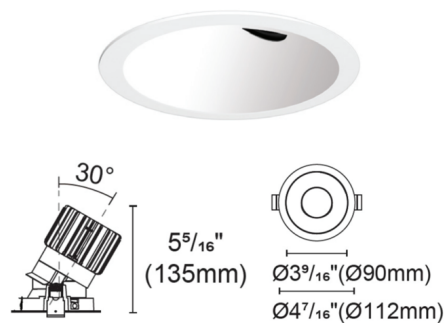

### Description

Experience the radiance of Luca 3.5 - a cutting-edge downlight that embodies its Latin namesake as the 'Bringer of Light', a testament to the latest advancements in cutting-edge lighting technology. Luca delivers high performance solutions designed to elevate hospitality, retail, commercial, and discerning residential spaces. Luca downlights distinguish themselves with precision optics and exceptional color rendering. The Luca Downlight series delivers captivating illumination across a wide spectrum, creating a visually engaging experience within any space. With its extensive range of design and installation options, Luca 3.5 is versatile for a wide array of new construction and remodel applications. Moreover, the compact form factor allows for installation in spaces with limited clearance. Includes clear glass and soft diffusing film. Ceiling cut out: 4 inch. Ceiling thickness 0.5 to 1 inch. Available in a variety of color temperature and beam angle options. Limited options available in 2400K color temperature. See housing for wattage/lumen options. NOTE: A complete fixture requires a trim and housing, sold separately. HOUSING LUMEN OPTIONS: 16 Watt = 1343 Lumens 20 Watt = 1610 Lumens 24 Watt = 1802 Lumens 26 Watt = 2113 Lumens

### Specifications

REFLECTOR/BAFFLE COLOR	White
BODY FINISH	White
WATTAGE	N/A
DIMMER	N/A
DIMENSIONS	4.4"W x 5.31"H
BULB NOT INCLUDED	LED/120V LED

### Technical Information

APERTURE SHAPE	Round
CEILING TYPE	Drywall with Trim
FUNCTION	Adjustable Accent
LAMP LIFE	50000 hours
BEAM ANGLE	15°
COLOR RENDERING	90 CRI
LAMP COLOR	2400K

Shown in white / white