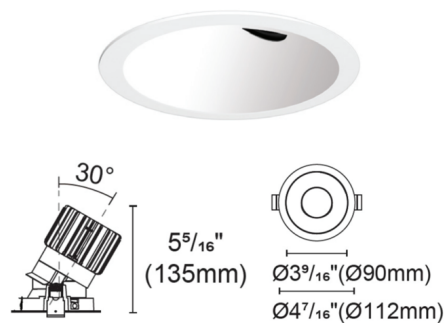

CLICK TO VIEW PRODUCT

Notes: