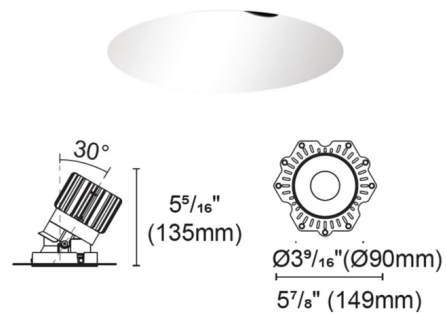

CLICK TO VIEW PRODUCT

Notes: