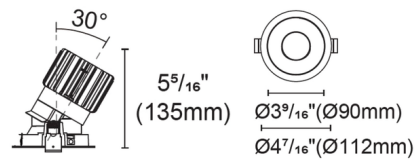

CLICK TO VIEW PRODUCT

Notes: