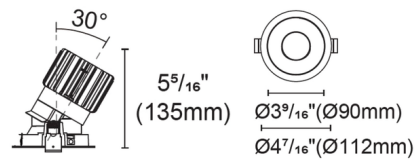

### Description

Experience the radiance of Luca 3.5 - a cutting-edge downlight that embodies its Latin namesake as the 'Bringer of Light', a testament to the latest advancements in cutting-edge lighting technology. Luca delivers high performance solutions designed to elevate hospitality, retail, commercial, and discerning residential spaces. Luca downlights distinguish themselves with precision optics and exceptional color rendering. The Luca 3.5 Inch Static White Adjustable Pinhole Downlight with Trim series delivers captivating illumination across a wide spectrum, creating a visually engaging experience within any space. With its extensive range of design and installation options, Luca 3.5 is versatile for a wide array of new construction and remodel applications. Moreover, the compact form factor allows for installation in spaces with limited clearance. Includes clear glass and soft diffusing film. Ceiling cut out: 4 inch. Ceiling thickness 0.5 to 1 inch. Available in a variety of color temperature and beam spread options. Limited options available in 2400K color temperature. See housing for wattage/lumen options. NOTE: A complete fixture requires a trim and housing, sold separately. HOUSING LUMEN OPTIONS: 16 Watt = 1343 Lumens 20 Watt = 1610 Lumens 24 Watt = 1802 Lumens

### Specifications

REFLECTOR/BAFFLE COLOR	Black
BODY FINISH	White
WATTAGE	N/A
DIMMER	N/A
DIMENSIONS	4.4"W x 5.31"H
BULB NOT INCLUDED	LED/120V LED

### Technical Information

APERTURE SHAPE	Pinhole
CEILING TYPE	Drywall with Trim
FUNCTION	Adjustable Accent
LAMP LIFE	50000 hours
BEAM ANGLE	15°
COLOR RENDERING	90 CRI
LAMP COLOR	2400K

Shown in white / black