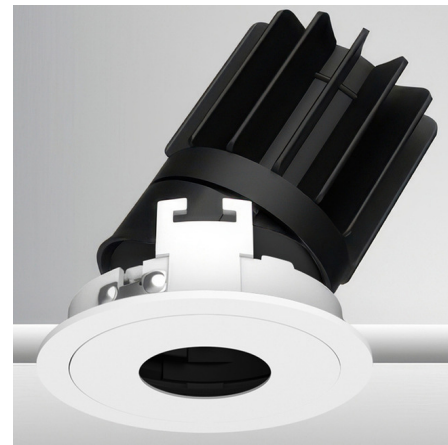

Lightology

lightology.com
866-954-4489
07-10-26

Project: _____
 Company: _____
 Location: _____ Fixture Type: _____
 SPEC #: **EDG1387409**
 Approved On: _____ Approved By: _____

Luca 3.5 inch Round Static White Adjustable Pinhole with Trim By PureEdge Lighting

Description

Experience the radiance of Luca 3.5 - a cutting-edge downlight that embodies its Latin namesake as the 'Bringer of Light', a testament to the latest advancements in cutting-edge lighting technology. Luca delivers high performance solutions designed to elevate hospitality, retail, commercial, and discerning residential spaces. Luca downlights distinguish themselves with precision optics and exceptional color rendering. The Luca 3.5 Inch Static White Adjustable Pinhole Downlight with Trim series delivers captivating illumination across a wide spectrum, creating a visually engaging experience within any space. With its extensive range of design and installation options, Luca 3.5 is versatile for a wide array of new construction and remodel applications. Moreover, the compact form factor allows for installation in spaces with limited clearance. Includes clear glass and soft diffusing film. Ceiling cut out: 4 inch. Ceiling thickness 0.5 to 1 inch. Available in a variety of color temperature and beam spread options. Limited options available in 2400K color temperature. See housing for wattage/lumen options. NOTE: A complete fixture requires a trim and housing, sold separately. HOUSING LUMEN OPTIONS: 16 Watt = 1343 Lumens 20 Watt = 1610 Lumens 24 Watt = 1802 Lumens

Specifications

REFLECTOR/BAFFLE COLOR	Black
BODY FINISH	White
WATTAGE	N/A
DIMMER	N/A
DIMENSIONS	4.4"W x 5.31"H
BULB NOT INCLUDED	LED/120V LED

Technical Information

APERTURE SHAPE	Pinhole
CEILING TYPE	Drywall with Trim
FUNCTION	Adjustable Accent
LAMP LIFE	50000 hours
BEAM ANGLE	15°
COLOR RENDERING	90 CRI
LAMP COLOR	2400K