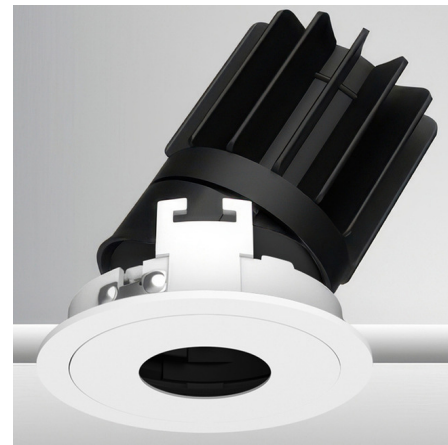

## Luca 3.5 inch Round Static White Adjustable Pinhole with Trim By PureEdge Lighting

### Description

Experience the radiance of Luca 3.5 - a cutting-edge downlight that embodies its Latin namesake as the 'Bringer of Light', a testament to the latest advancements in cutting-edge lighting technology. Luca delivers high performance solutions designed to elevate hospitality, retail, commercial, and discerning residential spaces. Luca downlights distinguish themselves with precision optics and exceptional color rendering. The Luca 3.5 Inch Static White Adjustable Pinhole Downlight with Trim series delivers captivating illumination across a wide spectrum, creating a visually engaging experience within any space. With its extensive range of design and installation options, Luca 3.5 is versatile for a wide array of new construction and remodel applications. Moreover, the compact form factor allows for installation in spaces with limited clearance. Includes clear glass and soft diffusing film. Ceiling cut out: 4 inch. Ceiling thickness 0.5 to 1 inch. Available in a variety of color temperature and beam spread options. Limited options available in 2400K color temperature. See housing for wattage/lumen options. NOTE: A complete fixture requires a trim and housing, sold separately. HOUSING LUMEN OPTIONS: 16 Watt = 1343 Lumens 20 Watt = 1610 Lumens 24 Watt = 1802 Lumens

### Specifications

REFLECTOR/BAFFLE COLOR	Black
BODY FINISH	White
WATTAGE	N/A
DIMMER	N/A
DIMENSIONS	4.4"W x 5.31"H
BULB NOT INCLUDED	LED/120V LED

### Technical Information

APERTURE SHAPE	Pinhole
CEILING TYPE	Drywall with Trim
FUNCTION	Adjustable Accent
LAMP LIFE	50000 hours
BEAM ANGLE	15°
COLOR RENDERING	90 CRI
LAMP COLOR	2400K

Shown in white / black