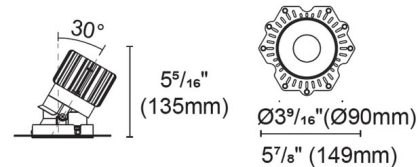

CLICK TO VIEW PRODUCT

Notes: