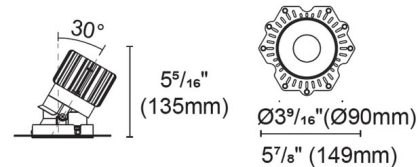

### Description

Experience the radiance of Luca 3.5 - a cutting-edge downlight that embodies its Latin namesake as the 'Bringer of Light', a testament to the latest advancements in cutting-edge lighting technology. Luca delivers high performance solutions designed to elevate hospitality, retail, commercial, and discerning residential spaces. Luca downlights distinguish themselves with precision optics and exceptional color rendering. The Luca 3.5 Inch Static White Trimless Adjustable Pinhole Downlight series delivers captivating illumination across a wide spectrum, creating a visually engaging experience within any space. With its extensive range of design and installation options, Luca 3.5 is versatile for a wide array of new construction and remodel applications. Moreover, the compact form factor allows for installation in spaces with limited clearance. Includes clear glass and soft diffusing film. Ceiling cut out: 4 inch. Ceiling thickness 0.5 to 1 inch. Available in a variety of color temperature and beam spread options. Limited options available in 2400K color temperature. See housing for wattage/lumen options. NOTE: A complete fixture requires a trim and housing, sold separately. HOUSING LUMEN OPTIONS: 16 Watt = 1343 Lumens 20 Watt = 1610 Lumens 24 Watt = 1802 Lumens

### Specifications

REFLECTOR/BAFFLE COLOR	Black
BODY FINISH	N/A
WATTAGE	N/A
DIMMER	N/A
DIMENSIONS	3.56"W x 5.31"H
BULB NOT INCLUDED	LED/120V LED

### Technical Information

APERTURE SHAPE	Pinhole
CEILING TYPE	Drywall Trimless/Flush
FUNCTION	Adjustable Accent
LAMP LIFE	50000 hours
BEAM ANGLE	15°
COLOR RENDERING	90 CRI
LAMP COLOR	2400K

Shown in black