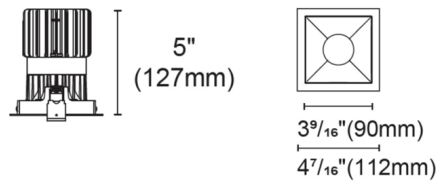

### Description

Experience the radiance of Luca 3.5 - a cutting-edge downlight that embodies its Latin namesake as the 'Bringer of Light', a testament to the latest advancements in cutting-edge lighting technology. Luca delivers high performance solutions designed to elevate hospitality, retail, commercial, and discerning residential spaces. Luca downlights distinguish themselves with precision optics and exceptional color rendering. The Luca Downlight series delivers captivating illumination across a wide spectrum, creating a visually engaging experience within any space. With its extensive range of design and installation options, Luca 3.5 is versatile for a wide array of new construction and remodel applications. Moreover, the compact form factor allows for installation in spaces with limited clearance. Includes clear glass and soft diffusing film. Ceiling cut out: 4 inch. Ceiling thickness 0.5 to 1 inch. Available in a variety of color temperature and beam angle options. Limited options available in 2400K color temperature. See housing for wattage/lumen options. NOTE: A complete fixture requires a trim and housing, sold separately. HOUSING LUMEN OPTIONS: 16 Watt = 1343 Lumens 20 Watt = 1610 Lumens 24 Watt = 1802 Lumens 26 Watt = 2113 Lumens

### Specifications

REFLECTOR/BAFFLE COLOR	White
BODY FINISH	White
WATTAGE	N/A
DIMMER	N/A
DIMENSIONS	4.4"W x 5"H
BULB NOT INCLUDED	LED/120V LED

### Technical Information

APERTURE SHAPE	Square
CEILING TYPE	Drywall with Trim
FUNCTION	Downlight
LAMP LIFE	50000 hours
BEAM ANGLE	15°
COLOR RENDERING	90 CRI
LAMP COLOR	2400K

Shown in white / white

CLICK TO VIEW PRODUCT