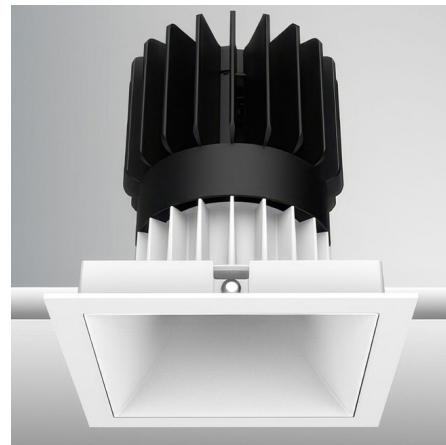

## Luca 3.5 inch Square Static White Fixed Downlight with Trim By PureEdge Lighting

### Description

Experience the radiance of Luca 3.5 - a cutting-edge downlight that embodies its Latin namesake as the 'Bringer of Light', a testament to the latest advancements in cutting-edge lighting technology. Luca delivers high performance solutions designed to elevate hospitality, retail, commercial, and discerning residential spaces. Luca downlights distinguish themselves with precision optics and exceptional color rendering. The Luca Downlight series delivers captivating illumination across a wide spectrum, creating a visually engaging experience within any space. With its extensive range of design and installation options, Luca 3.5 is versatile for a wide array of new construction and remodel applications. Moreover, the compact form factor allows for installation in spaces with limited clearance. Includes clear glass and soft diffusing film. Ceiling cut out: 4 inch. Ceiling thickness 0.5 to 1 inch. Available in a variety of color temperature and beam angle options. Limited options available in 2400K color temperature. See housing for wattage/lumen options. NOTE: A complete fixture requires a trim and housing, sold separately. HOUSING LUMEN OPTIONS: 16 Watt = 1343 Lumens 20 Watt = 1610 Lumens 24 Watt = 1802 Lumens 26 Watt = 2113 Lumens

### Specifications

REFLECTOR/BAFFLE COLOR	White
BODY FINISH	White
WATTAGE	N/A
DIMMER	N/A
DIMENSIONS	4.4"W x 5"H
BULB NOT INCLUDED	LED/120V LED

### Technical Information

APERTURE SHAPE	Square
CEILING TYPE	Drywall with Trim
FUNCTION	Downlight
LAMP LIFE	50000 hours
BEAM ANGLE	15°
COLOR RENDERING	90 CRI
LAMP COLOR	2400K

Shown in white / white

CLICK TO VIEW PRODUCT