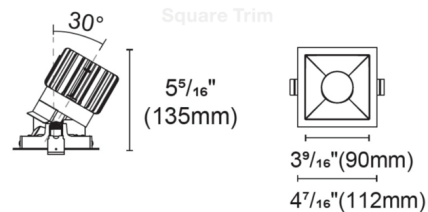

CLICK TO VIEW PRODUCT

Notes: