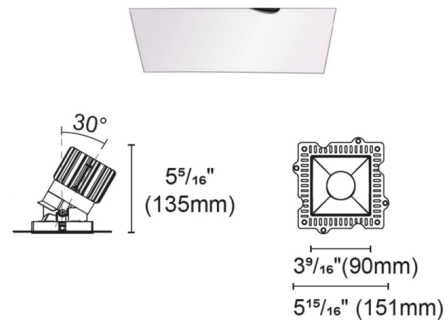

CLICK TO VIEW PRODUCT

Notes: