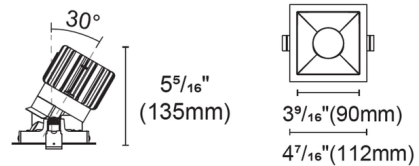

CLICK TO VIEW PRODUCT

Notes: