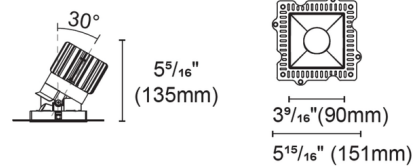

CLICK TO VIEW PRODUCT

Notes: