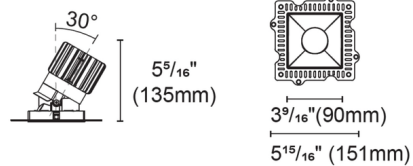

CLICK TO VIEW PRODUCT

Notes: